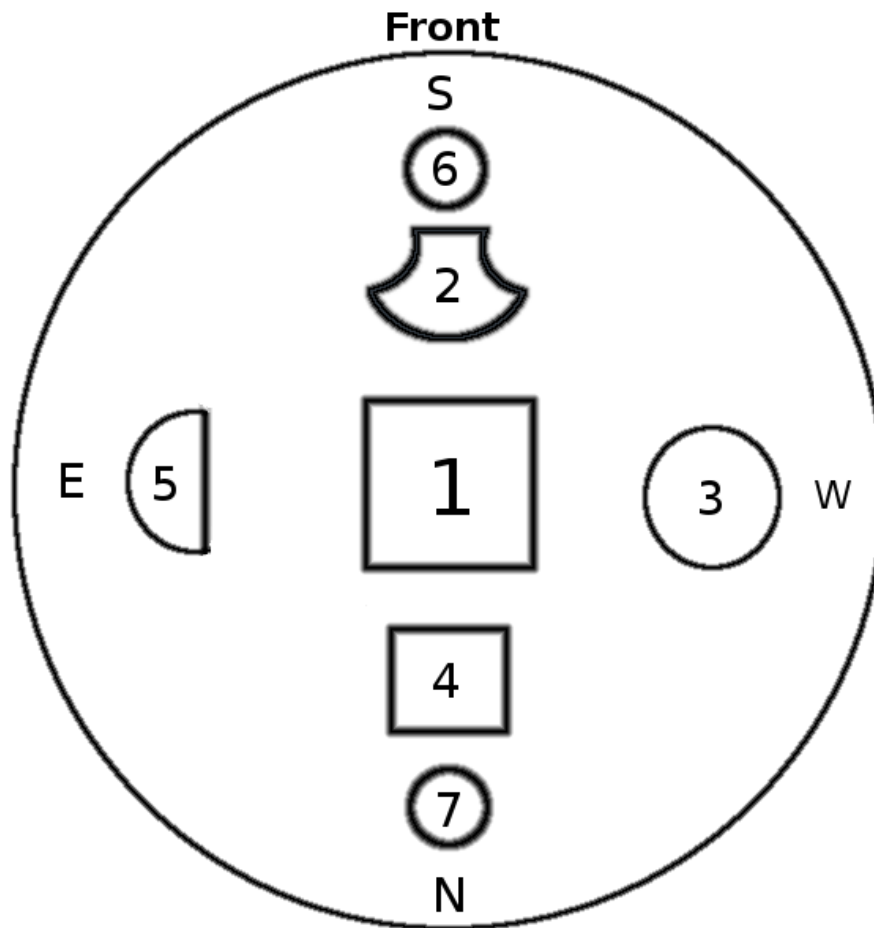

DIAGRAM OF THE MANDALA OF THE UNIVERSE
WITH THE SEVEN POINT FEATURES

1~ Mt Meru 2~ Dzambuling 3~ Balangcho 4 ~ Draminyen
5 ~ Lughagpo 6 ~ Sun 7~ Moon

Compiled by Lama Sonam Rinpoche
2017 Ngondro Retreat
Pema Osel Ling